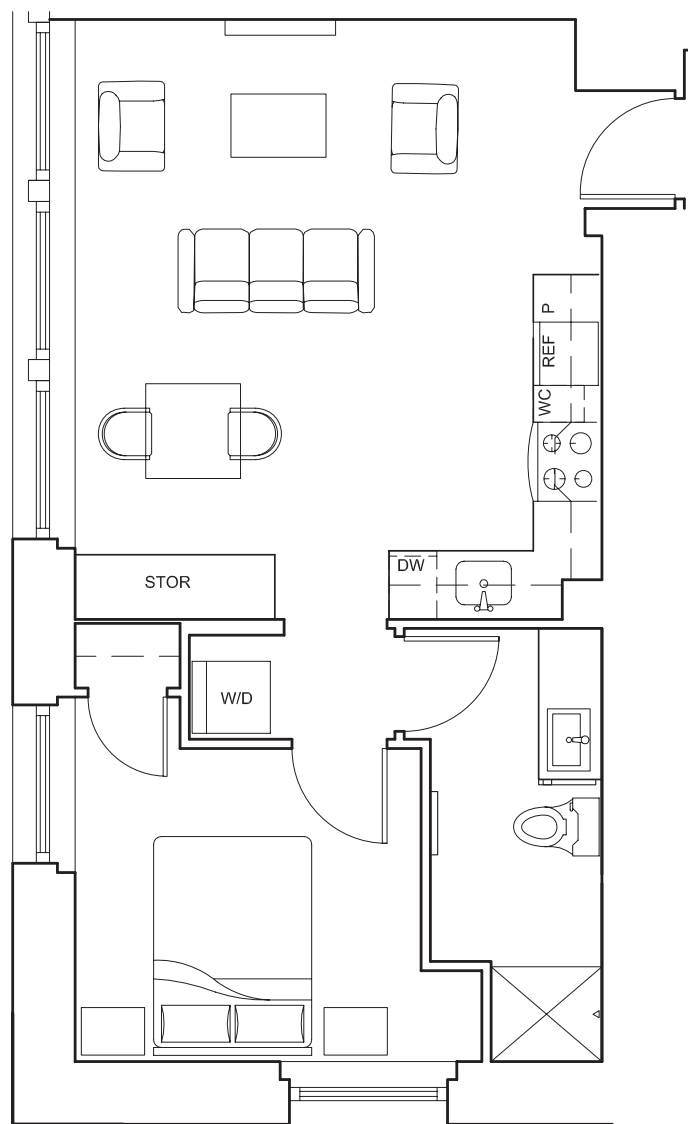

# 1x1a

1 BED / 1 BATH

669  
SQ. FT.

<b>MARKETSIDE</b> FLATS	84 Union Street   Seattle, WA 98101
	<a href="http://www.marketsideflats.com">www.marketsideflats.com</a>

*Floor plans are artist's rendering. All dimensions are approximate. Actual product and specifications may vary in dimension or detail. Not all features are available in every apartment. Prices and availability are subject to change. Please see a representative for details.*