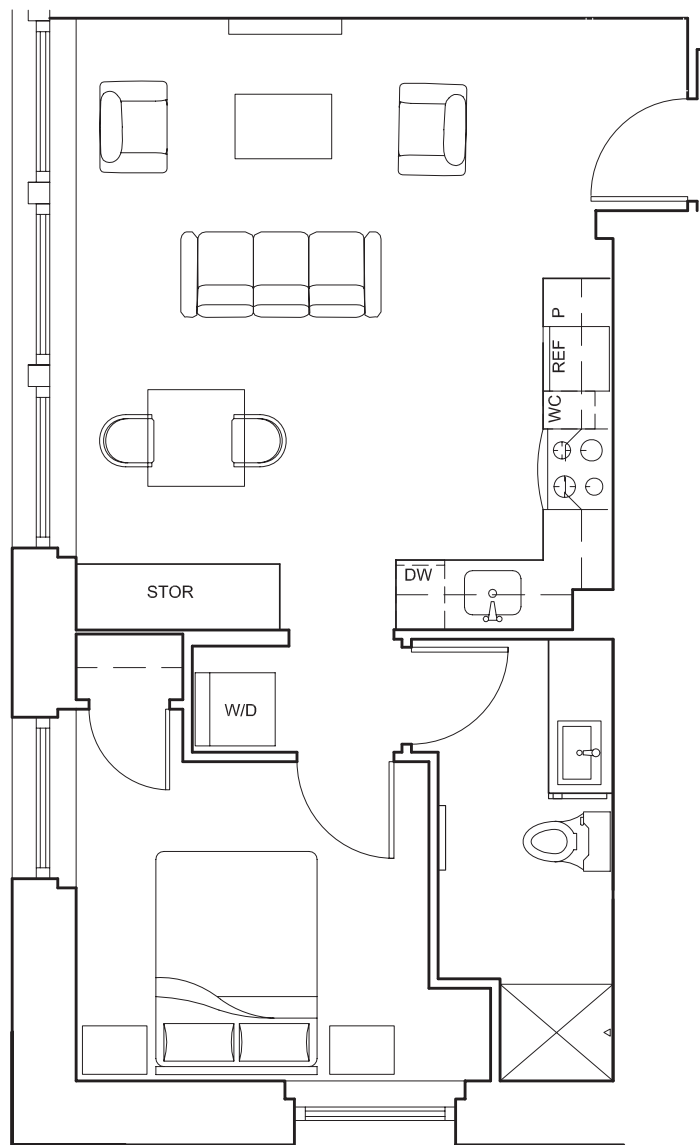

# 1x1a1

1 BED / 1 BATH

677  
SQ. FT.

<b>MARKETSIDE</b> FLATS	84 Union Street   Seattle, WA 98101
	<a href="http://www.marketsideflats.com">www.marketsideflats.com</a>

*Floor plans are artist's rendering. All dimensions are approximate. Actual product and specifications may vary in dimension or detail. Not all features are available in every apartment. Prices and availability are subject to change. Please see a representative for details.*