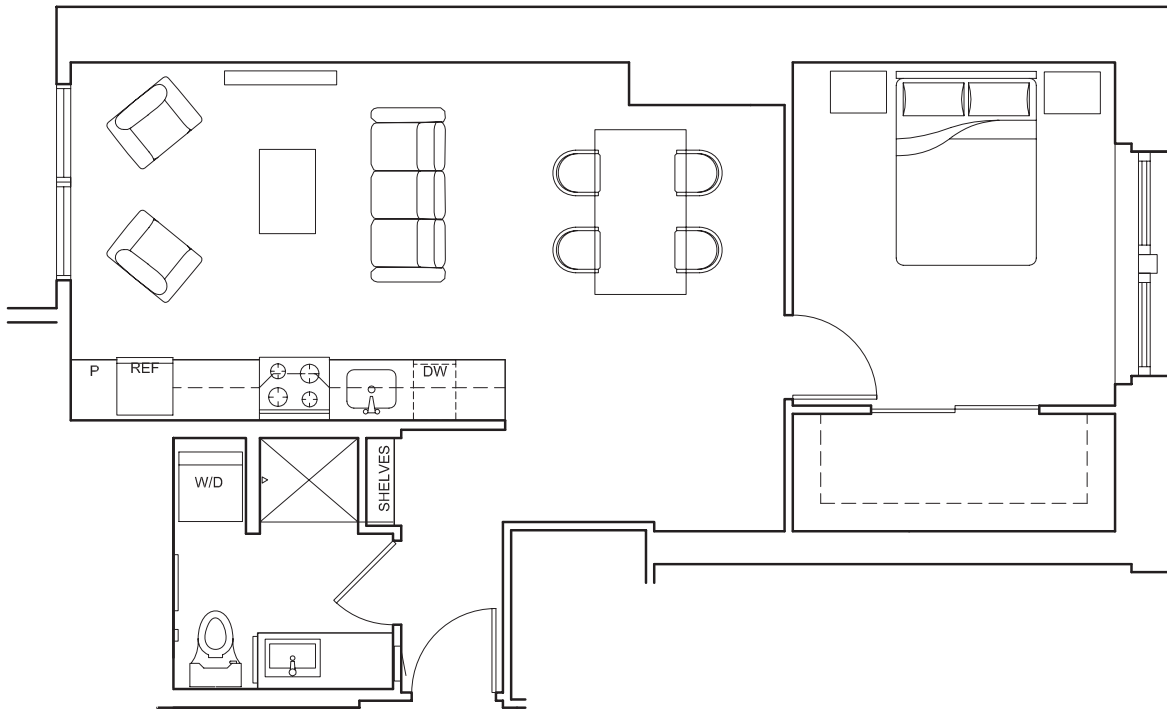

# 1x1b

1 BED / 1 BATH

# 811

SQ. FT.

**MARKET SIDE**  
FLATS

84 Union Street | Seattle, WA 98101

[www.marketsideflats.com](http://www.marketsideflats.com)

*Floor plans are artist's rendering. All dimensions are approximate. Actual product and specifications may vary in dimension or detail. Not all features are available in every apartment. Prices and availability are subject to change. Please see a representative for details.*