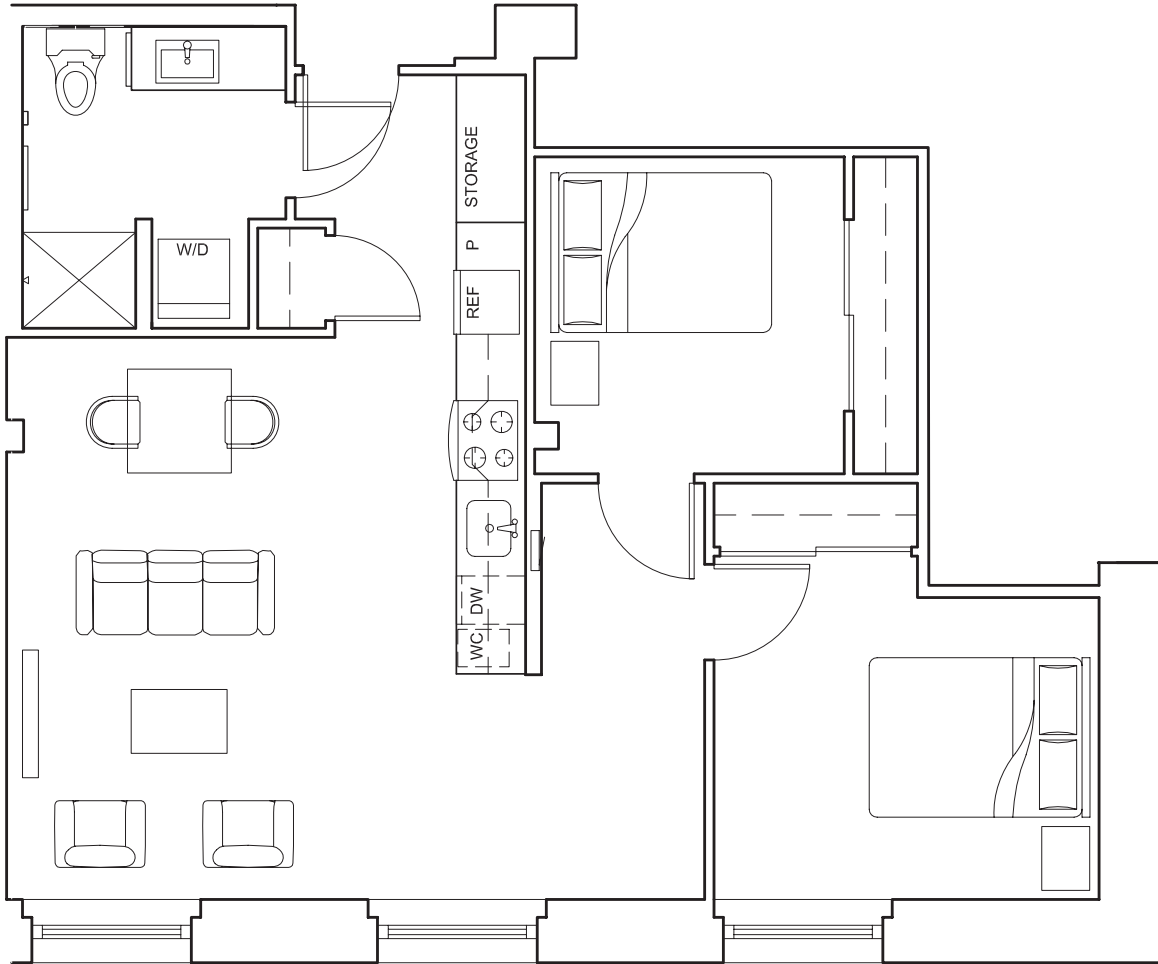

2x1a

2 BED / 1 BATH

900

SQ. FT.

MARKETSIDE
FLATS

84 Union Street | Seattle, WA 98101

www.marketsideflats.com

Floor plans are artist's rendering. All dimensions are approximate. Actual product and specifications may vary in dimension or detail. Not all features are available in every apartment. Prices and availability are subject to change. Please see a representative for details.