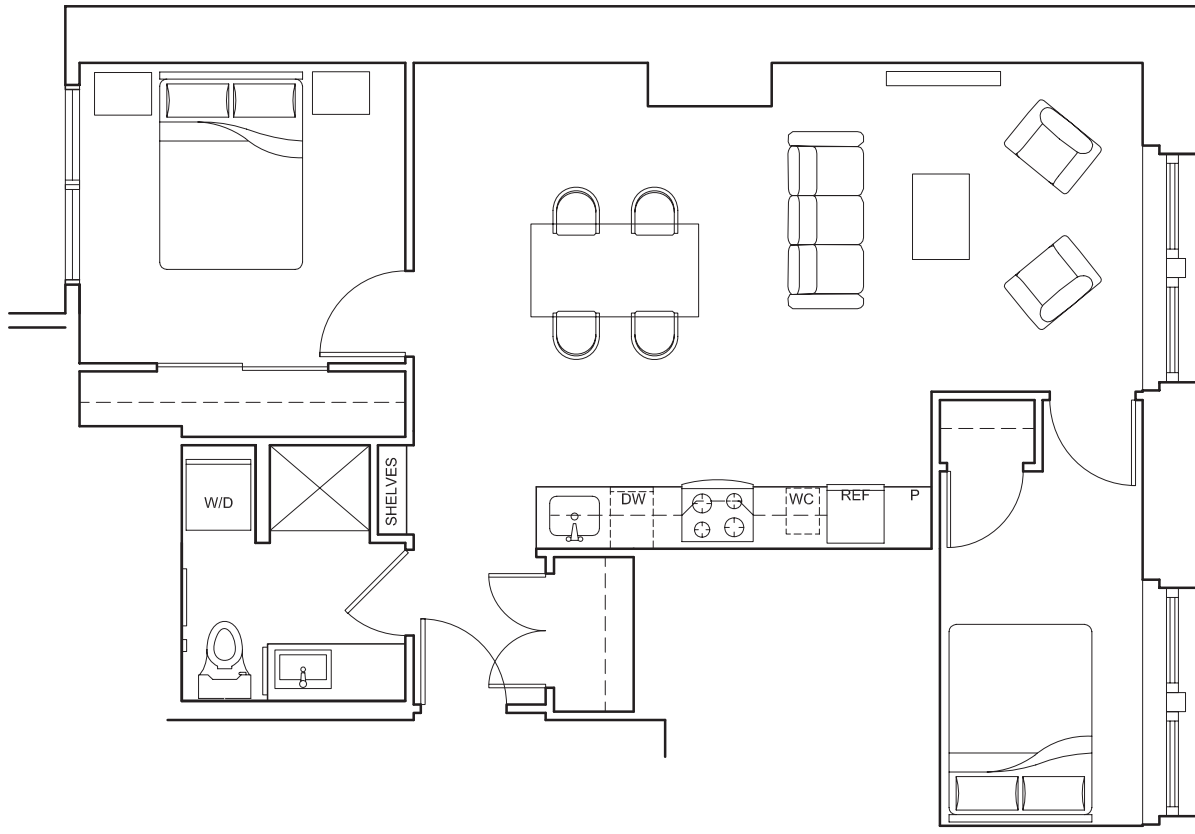

2x1b

2 BED / 1 BATH

948

SQ. FT.

MARKETSID E
FLATS

84 Union Street | Seattle, WA 98101

www.marketsideflats.com

Floor plans are artist's rendering. All dimensions are approximate. Actual product and specifications may vary in dimension or detail. Not all features are available in every apartment. Prices and availability are subject to change. Please see a representative for details.