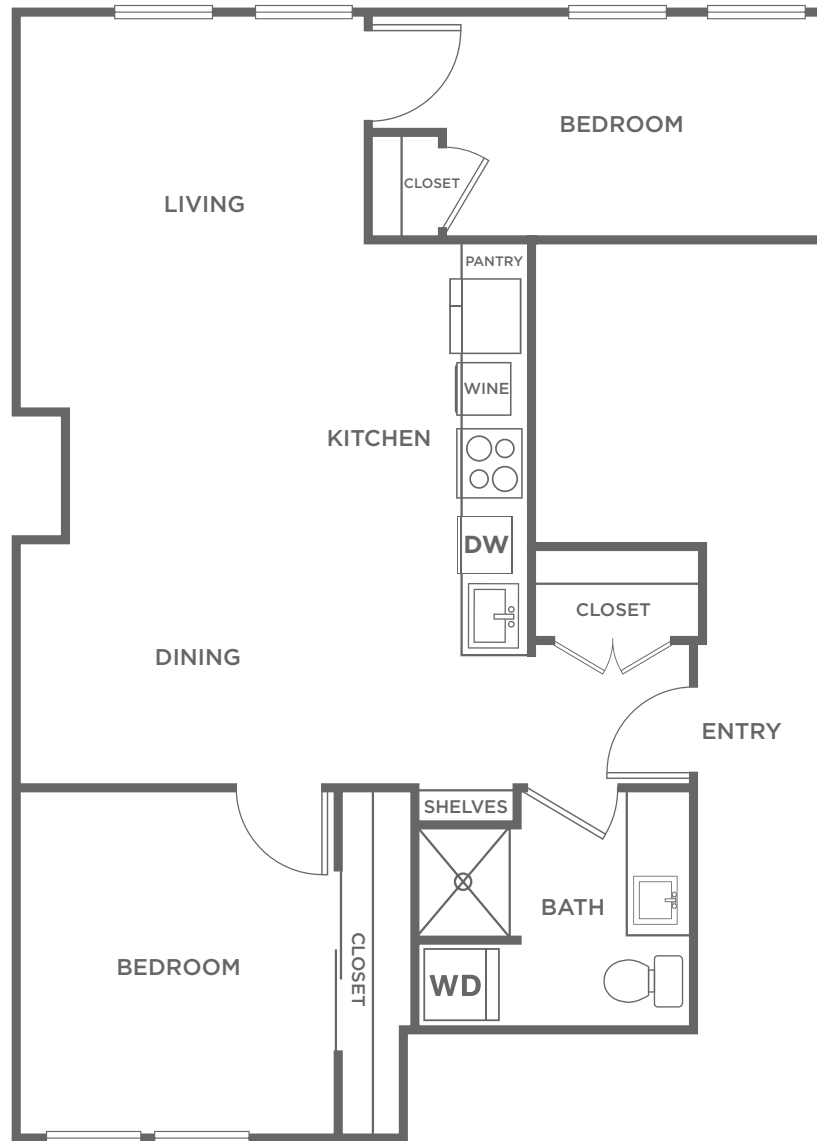

# 2 BEDROOM FLAT

2 BED / 1 BATH

900  
SQ. FT.

**MARKETSID E**  
FLATS

84 Union St | Seattle, WA 98101

206-464-7333 | [www.marketsideflats.com](http://www.marketsideflats.com)

*All dimensions and square footages are approximate*