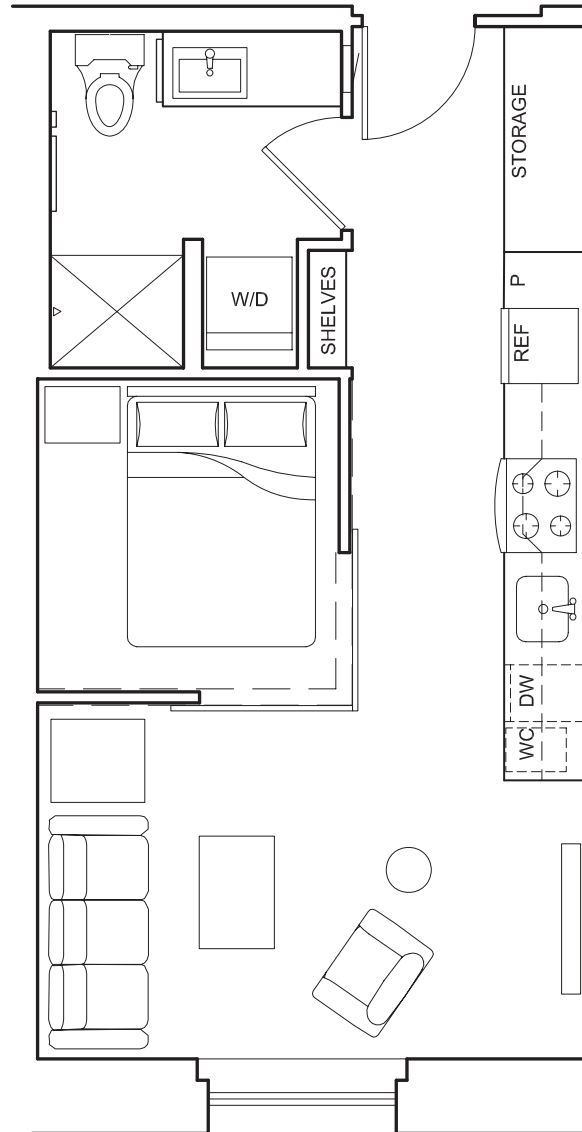

ST_A

STUDIO / 1 BATH

450

SQ. FT.

MARKETSIDE
FLATS

84 Union Street | Seattle, WA 98101

www.marketsideflats.com

Floor plans are artist's rendering. All dimensions are approximate. Actual product and specifications may vary in dimension or detail. Not all features are available in every apartment. Prices and availability are subject to change. Please see a representative for details.