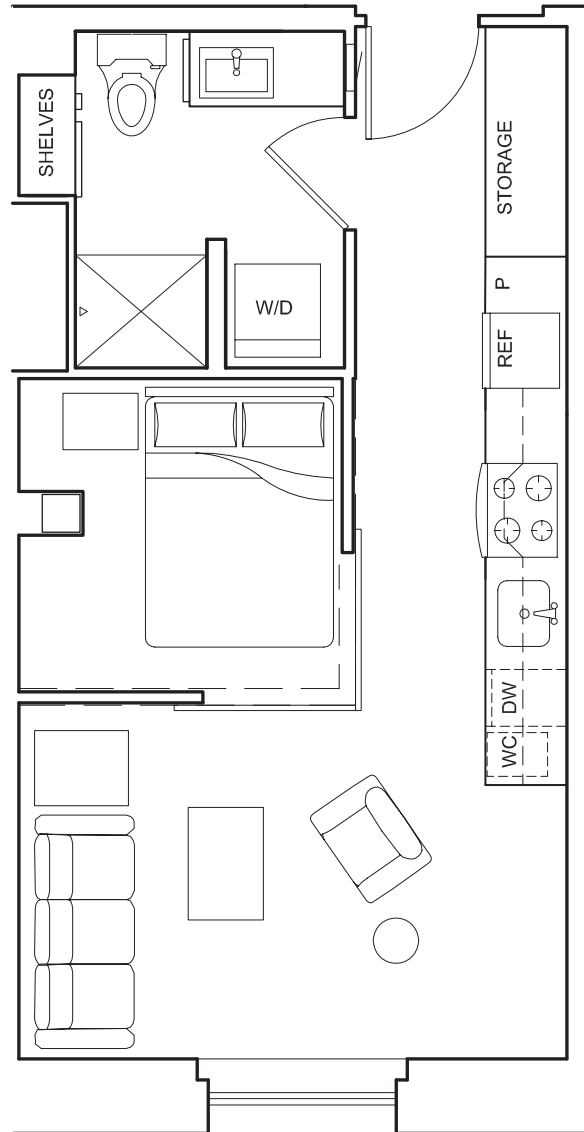

# ST\_A1

STUDIO / 1 BATH

# 454

SQ. FT.

**MARKETSID E**  
FLATS

84 Union Street | Seattle, WA 98101

[www.marketsideflats.com](http://www.marketsideflats.com)

*Floor plans are artist's rendering. All dimensions are approximate. Actual product and specifications may vary in dimension or detail. Not all features are available in every apartment. Prices and availability are subject to change. Please see a representative for details.*