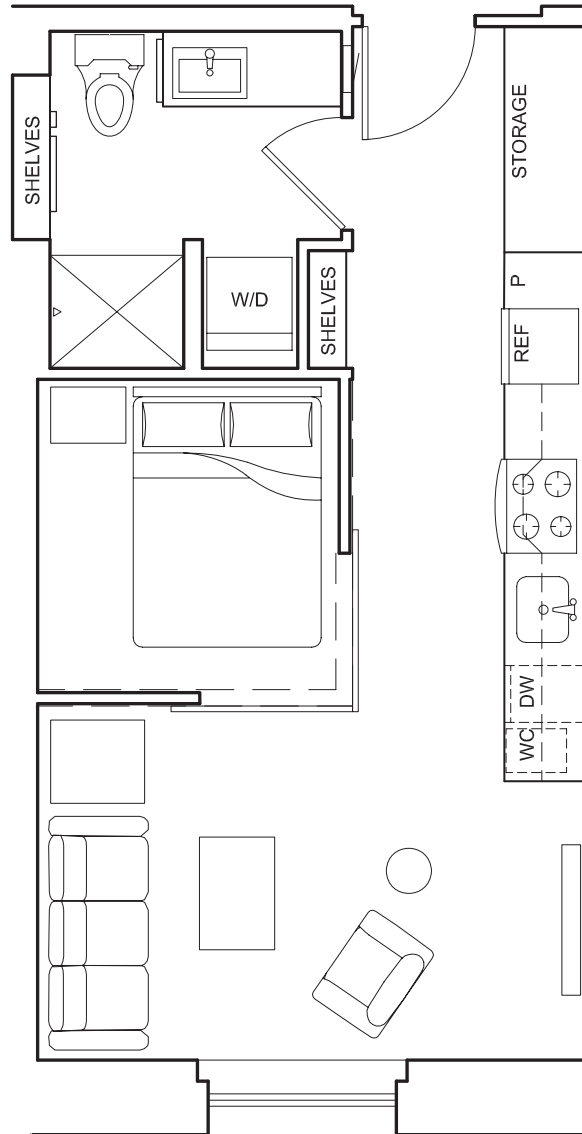

ST_B

STUDIO / 1 BATH

454

SQ. FT.

MARKETSID E
FLATS

84 Union Street | Seattle, WA 98101

www.marketsideflats.com

Floor plans are artist's rendering. All dimensions are approximate. Actual product and specifications may vary in dimension or detail. Not all features are available in every apartment. Prices and availability are subject to change. Please see a representative for details.