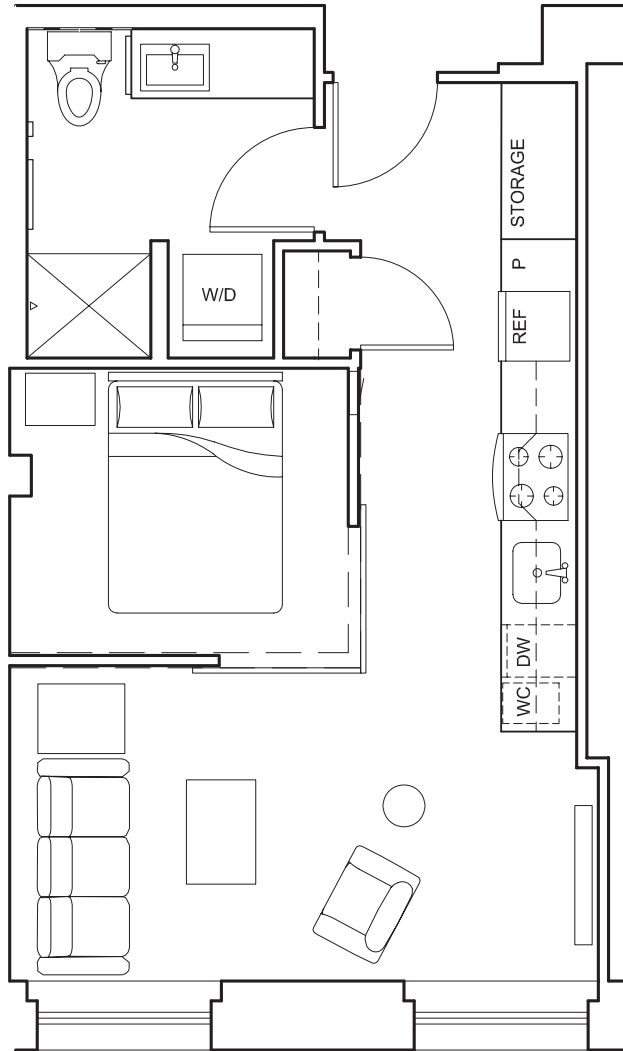

ST_C

STUDIO / 1 BATH

494

SQ. FT.

MARKETSIDE
FLATS

84 Union Street | Seattle, WA 98101

www.marketsideflats.com

Floor plans are artist's rendering. All dimensions are approximate. Actual product and specifications may vary in dimension or detail. Not all features are available in every apartment. Prices and availability are subject to change. Please see a representative for details.