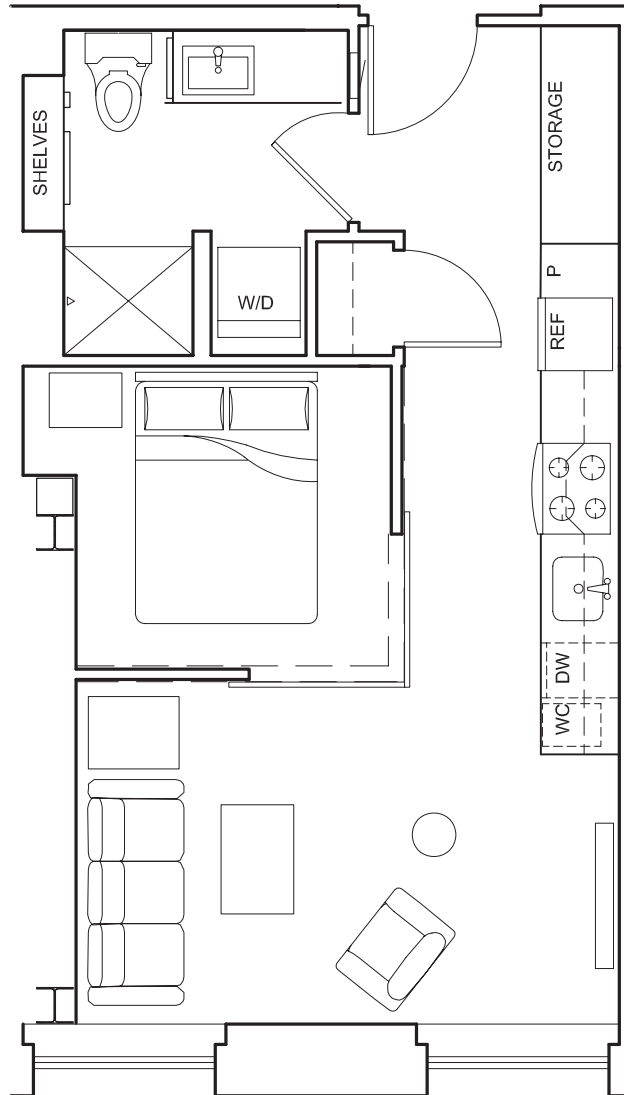

ST_D

STUDIO / 1 BATH

510

SQ. FT.

MARKETSID
FLATS

84 Union Street | Seattle, WA 98101

www.marketsideflats.com

Floor plans are artist's rendering. All dimensions are approximate. Actual product and specifications may vary in dimension or detail. Not all features are available in every apartment. Prices and availability are subject to change. Please see a representative for details.