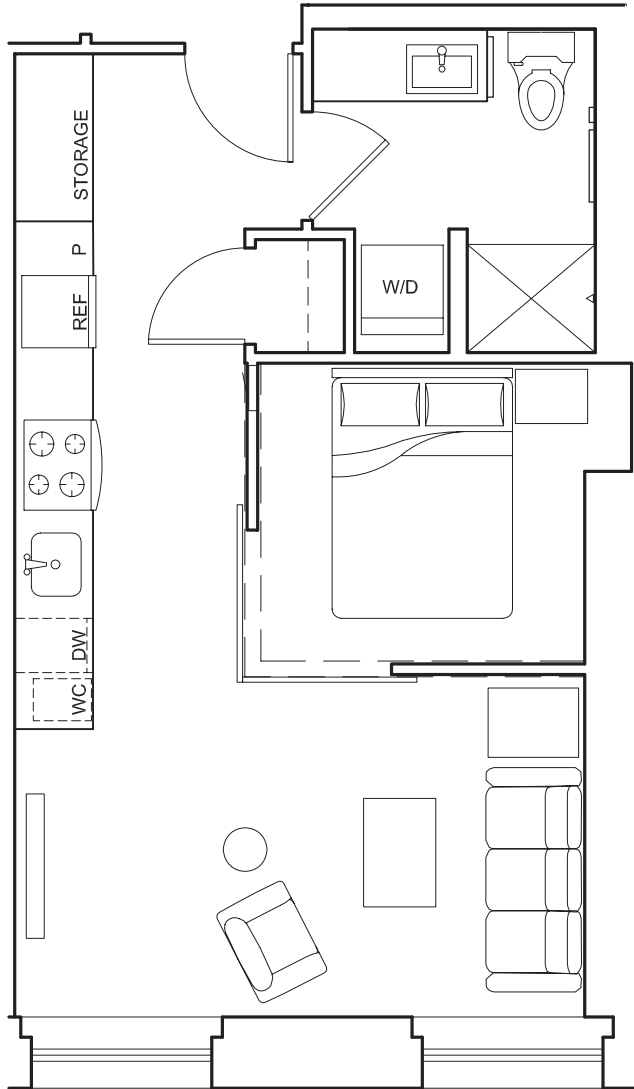

# ST\_E

STUDIO / 1 BATH

# 514

SQ. FT.

**MARKETSID E**  
FLATS

84 Union Street | Seattle, WA 98101

[www.marketsideflats.com](http://www.marketsideflats.com)

*Floor plans are artist's rendering. All dimensions are approximate. Actual product and specifications may vary in dimension or detail. Not all features are available in every apartment. Prices and availability are subject to change. Please see a representative for details.*