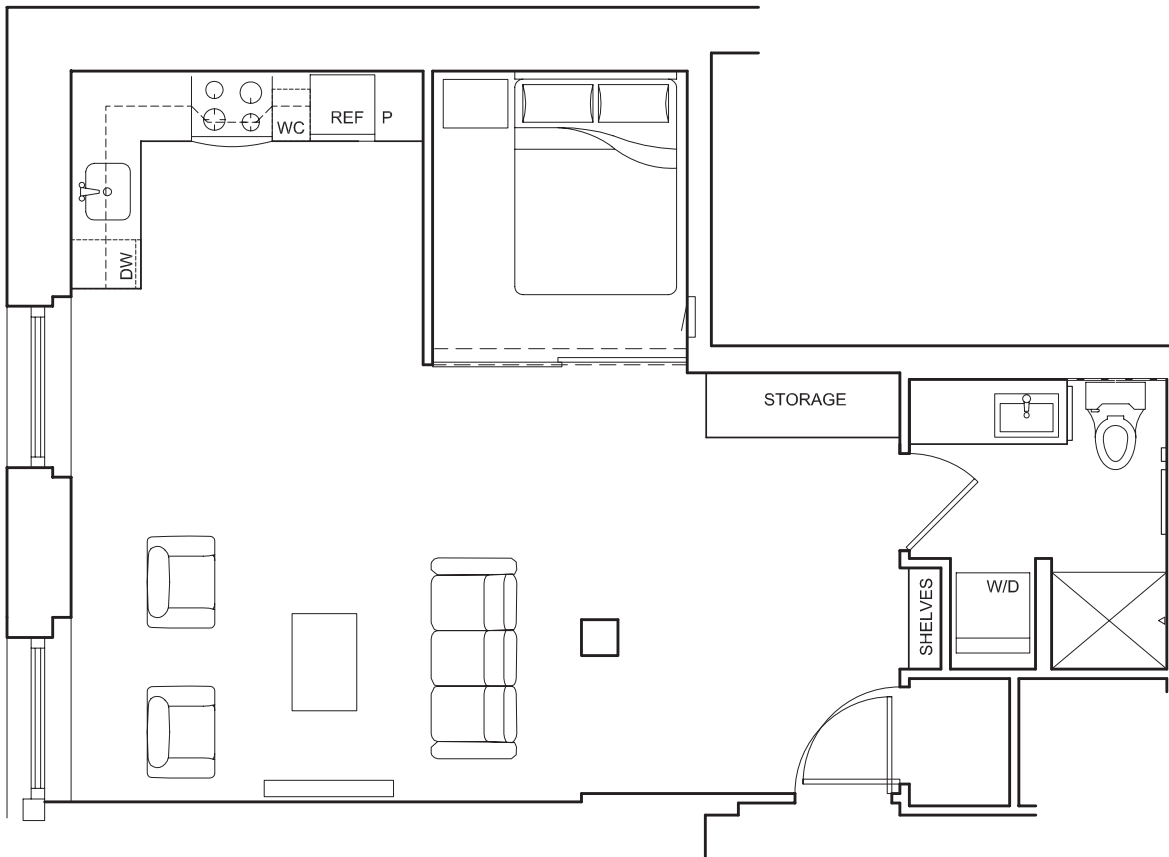

ST_F

STUDIO / 1 BATH

725

SQ. FT.

MARKETSIDE FLATS	84 Union Street Seattle, WA 98101
	www.marketsideflats.com

Floor plans are artist's rendering. All dimensions are approximate. Actual product and specifications may vary in dimension or detail. Not all features are available in every apartment. Prices and availability are subject to change. Please see a representative for details.