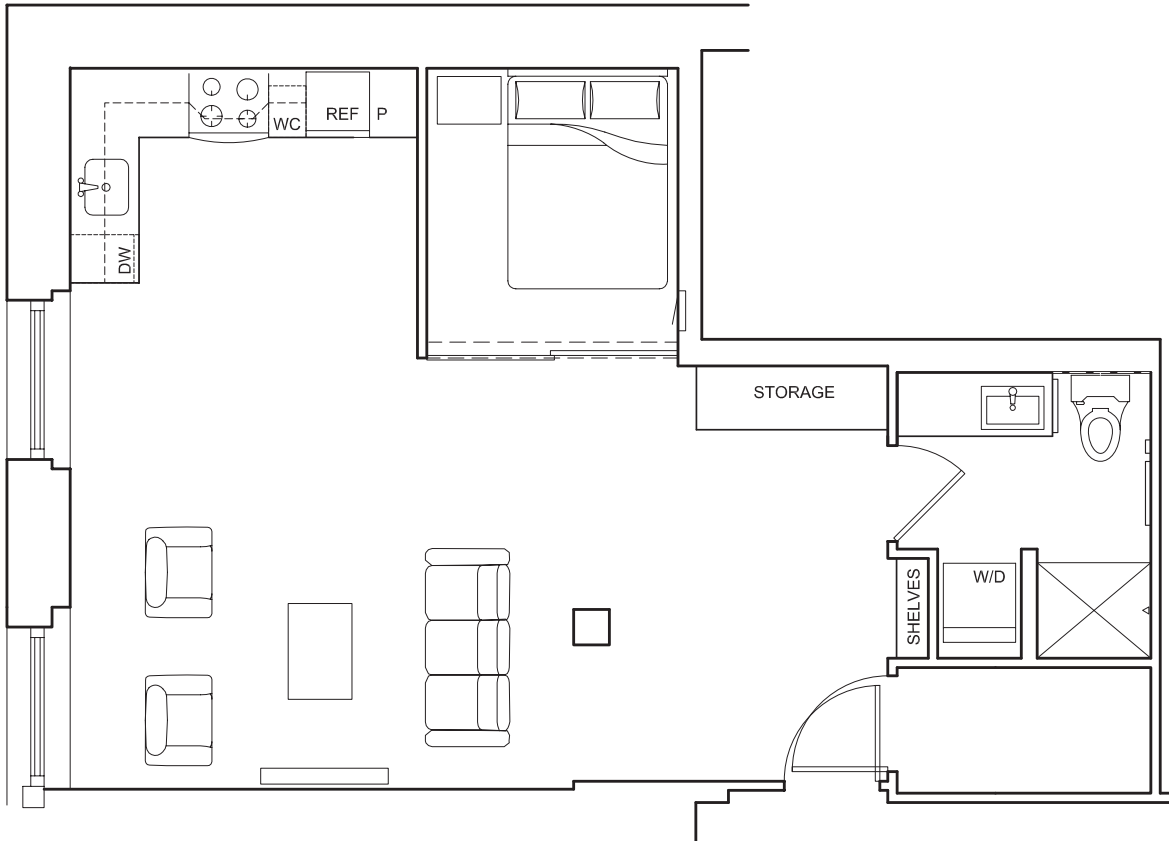

ST_F1

STUDIO / 1 BATH

748

SQ. FT.

MARKETSIDE FLATS	84 Union Street Seattle, WA 98101
	www.marketsideflats.com

Floor plans are artist's rendering. All dimensions are approximate. Actual product and specifications may vary in dimension or detail. Not all features are available in every apartment. Prices and availability are subject to change. Please see a representative for details.