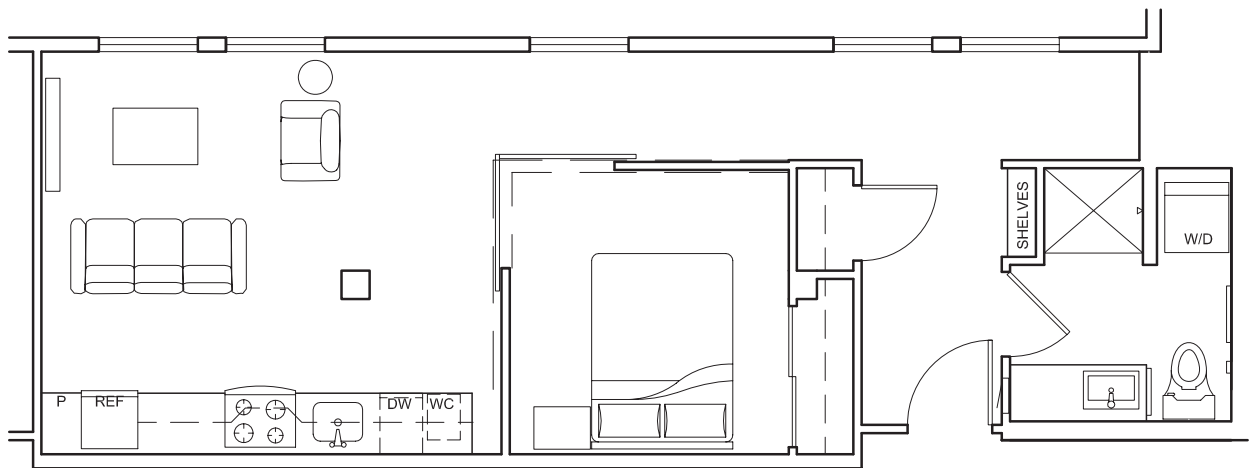

# ST\_G

STUDIO / 1 BATH

# 626

SQ. FT.

<b>MARKETSIDE</b> FLATS	84 Union Street   Seattle, WA 98101
	<a href="http://www.marketsideflats.com">www.marketsideflats.com</a>

*Floor plans are artist's rendering. All dimensions are approximate. Actual product and specifications may vary in dimension or detail. Not all features are available in every apartment. Prices and availability are subject to change. Please see a representative for details.*