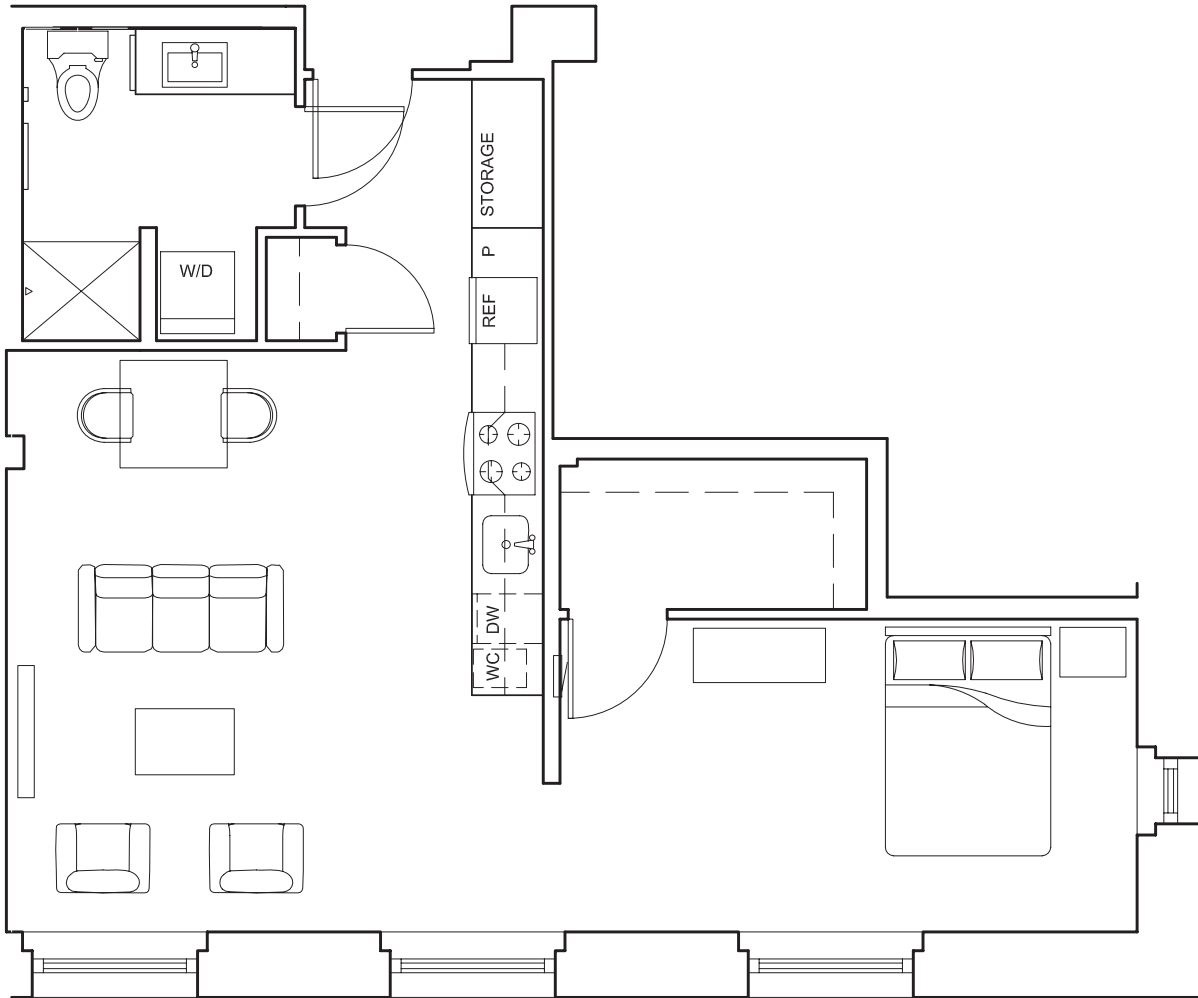

ST_H

STUDIO / 1 BATH

773

SQ. FT.

MARKETSIDE FLATS	84 Union Street Seattle, WA 98101
	www.marketsideflats.com

Floor plans are artist's rendering. All dimensions are approximate. Actual product and specifications may vary in dimension or detail. Not all features are available in every apartment. Prices and availability are subject to change. Please see a representative for details.